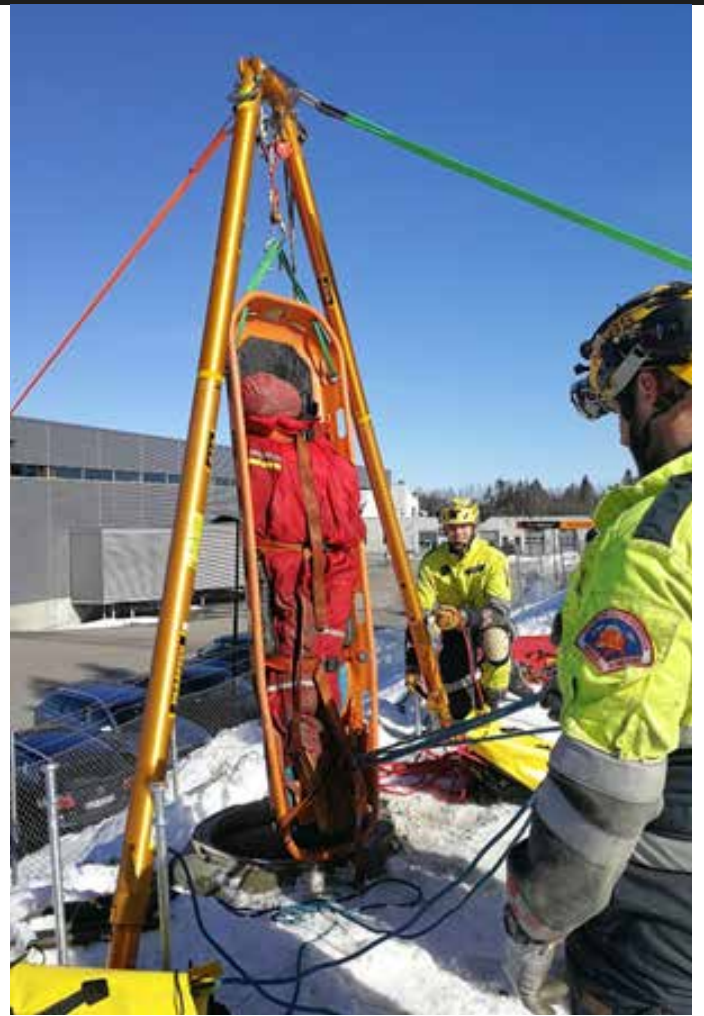

Equipment in use

PARATECH

®

Locations

Paratech Headquarters

P.O. Box 1000 Frankfort, IL 60423 USA

Phone: +1.815.469.3911

Fax: +1.815.469.7748